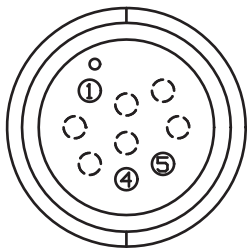

SOLDER LUG
VIEW

CONTACT END
VIEW

3/9 PIN MALE
CONNECTOR