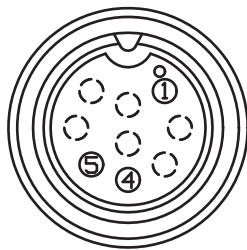

SOLDER LUG
VIEW

CONTACT END
VIEW

3/9 PIN MALE
CONNECTOR